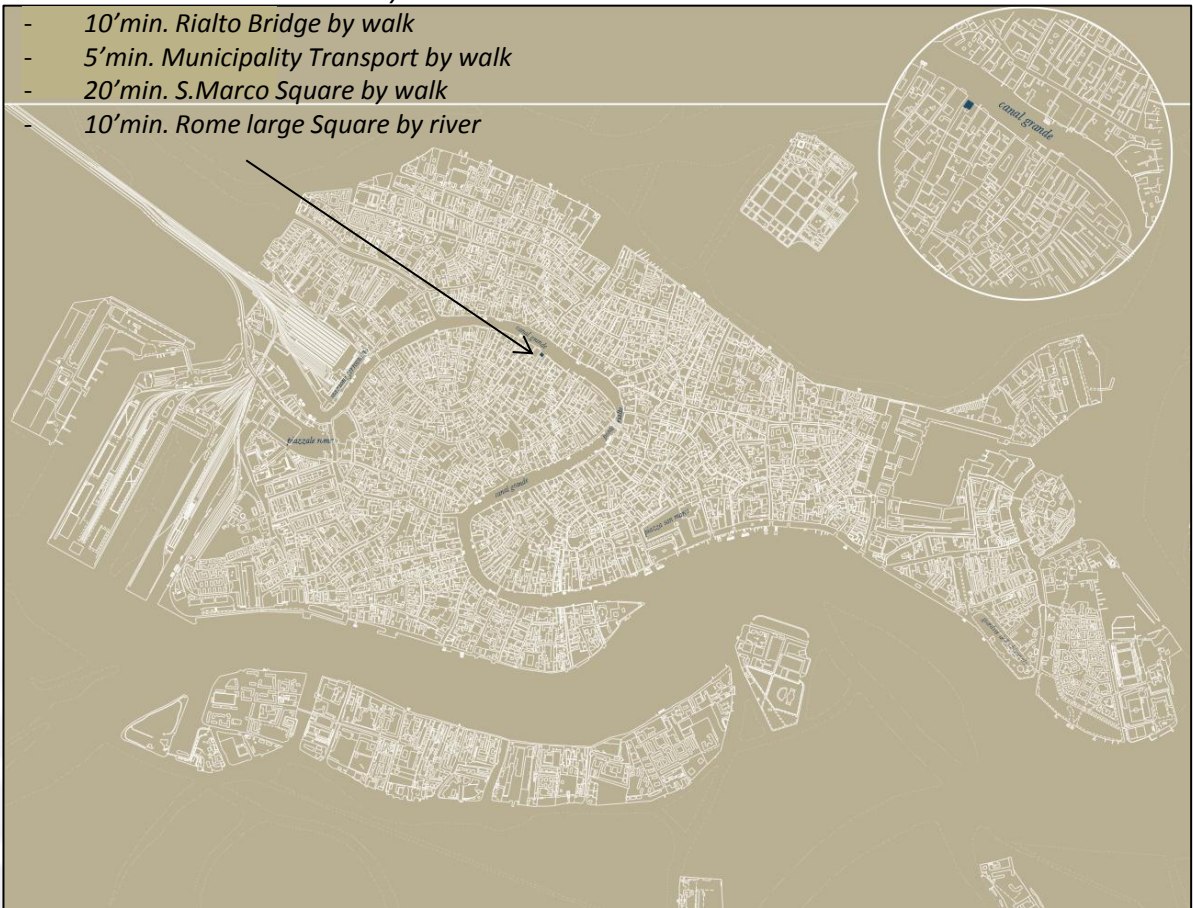

## Venice-Italy

### Located a:

- 10'min. From rail station by river
- 10'min. Rialto Bridge by walk
- 5'min. Municipality Transport by walk
- 20'min. S.Marco Square by walk
- 10'min. Rome large Square by river