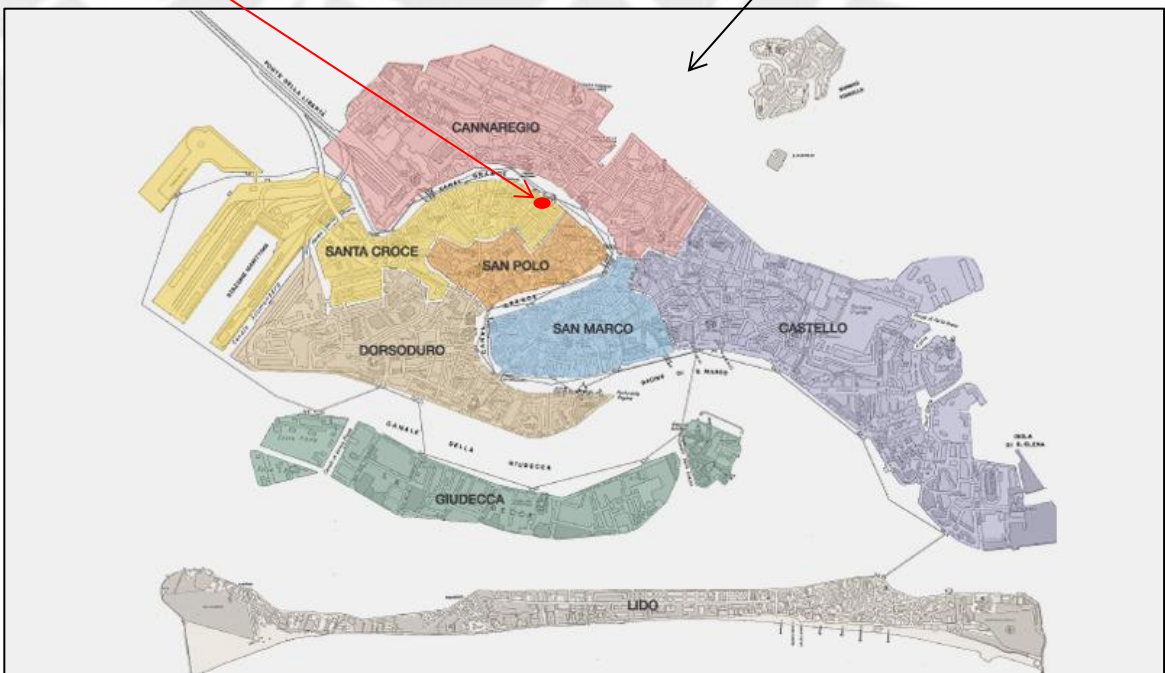

## INDEX

- 2 - Cover
- 3 - Index
- 4/5 - Maps
- 6 - Description
- 7 - Exterior Photos
- 8 - Interior Photos
- 9 - Contacts

ITALY

VENICE

Palace Dona'  
Investment

## Venice-Italy

### Located a:

- 10'min. From rail station by river
- 10'min. Rialto Bridge by walk
- 5'min. Municipality Transport by walk
- 20'min. S.Marco Square by walk
- 10'min. Rome large Square by river